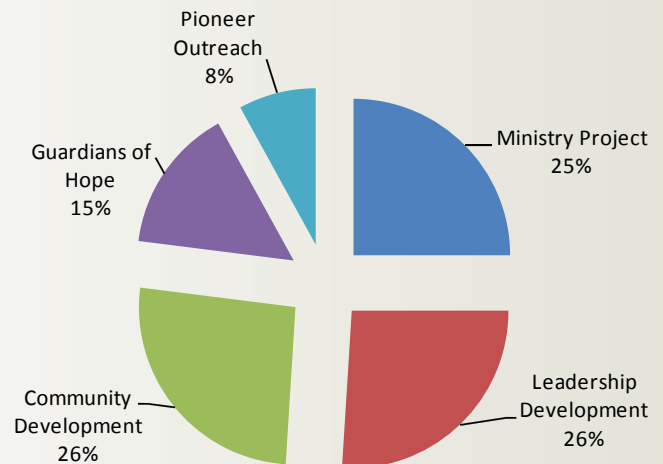

Pioneer Outreach

CBM has been engaged in outreach with the Somali refugee population of Kenya since 1998. Currently two Global Field Staff families are working in this area. The Africa Brotherhood Church ministers beyond Kenyan borders. Through CBM Global Field Staff, we also partner with the ABC to minister and train rural pastors.