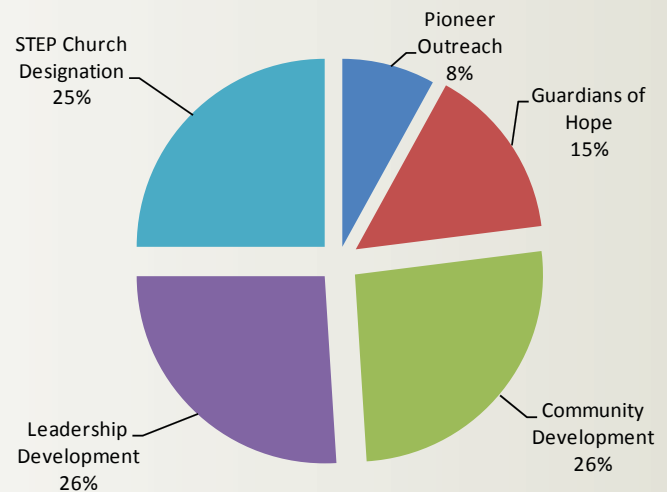

Pioneer Outreach

CBM has been engaged in outreach with the Somali refugee population of Kenya since 1998. Currently two Global Field Staff families are working in this area. The Africa Brotherhood Church ministers beyond Kenyan borders. Through CBM Global Field Staff, we also partner with the ABC to minister and train rural pastors.